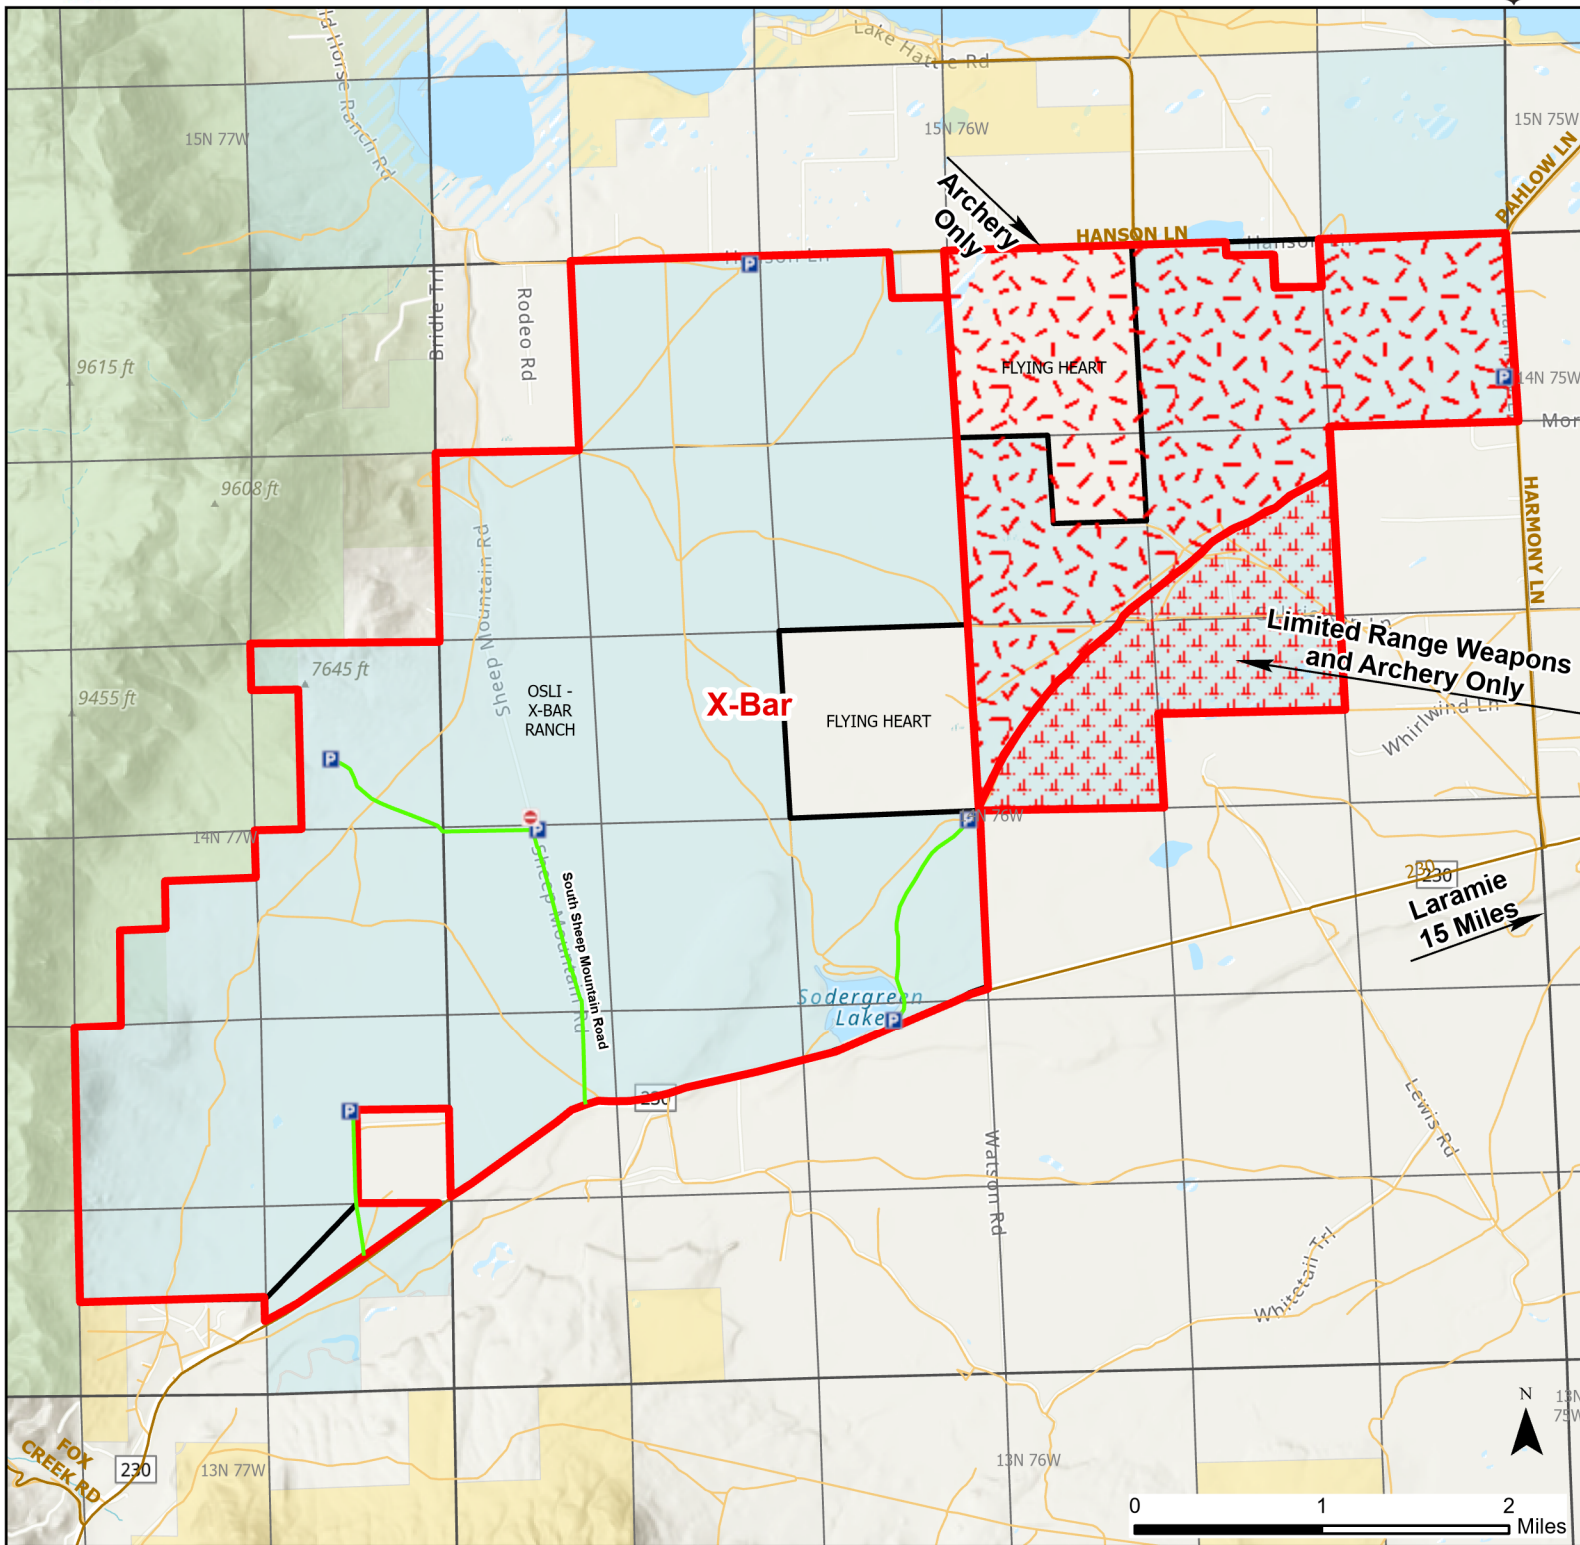

X-Bar Ranch Hunter Management Area

2023 Hunt
Season

Parking	Closed Road	Boundary	Limited Range Weapons and Archery	State
Coupon Box	Roads	County Boundaries	Archery Only	DOD
Road Closed	County Boundaries	HMA Ownership	Other	BLM
Open Road	HMA Ownership	Archery Only	CLOSED	Wyoming Game & Fish Dept.
Special Conditions Apply				Forest Service
				Private

Species allowed to hunt: Waterfowl, Doves, Rabbits, Antelope, Elk, Predators

See Ranch Rules for More Information and Restrictions

Hunter Management Area rules apply only to those lands enrolled in the HMA.

This map is for visual use, assistance and general location only, does not represent a survey, and is not to be used for legal conveyance. Hunt Area boundaries are approximate, consult Game and Fish Hunting Regulations for descriptions and restrictions. Access to these private lands for any commercial activity must be gained by contacting the individual landowner(s) directly.